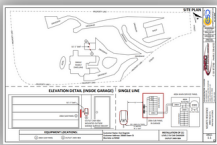

EV CHARGER SCHEMATICS